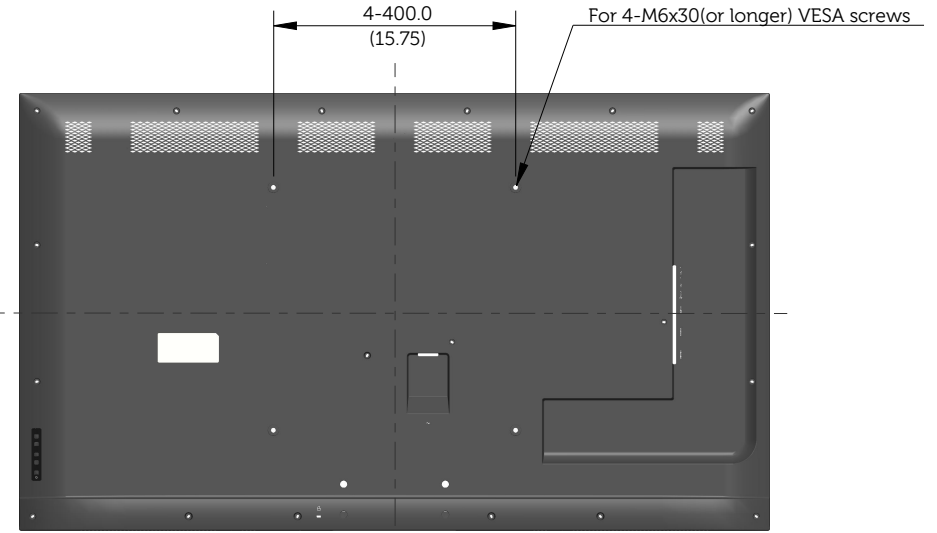

E5515H Outline Dimensions

Nominal Dimensions
Unit: mm(inch)

Back View of Monitor without Stand