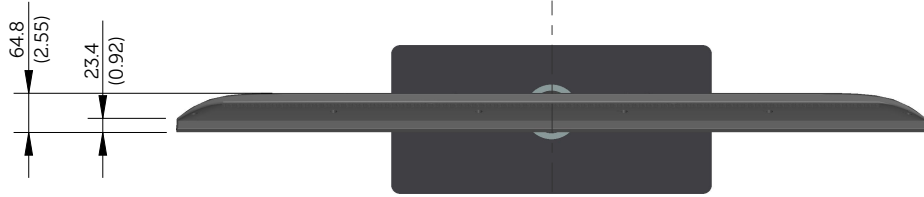

E5515H Outline Dimensions

Nominal Dimensions
Unit: mm(inch)

Back View of Monitor without Stand